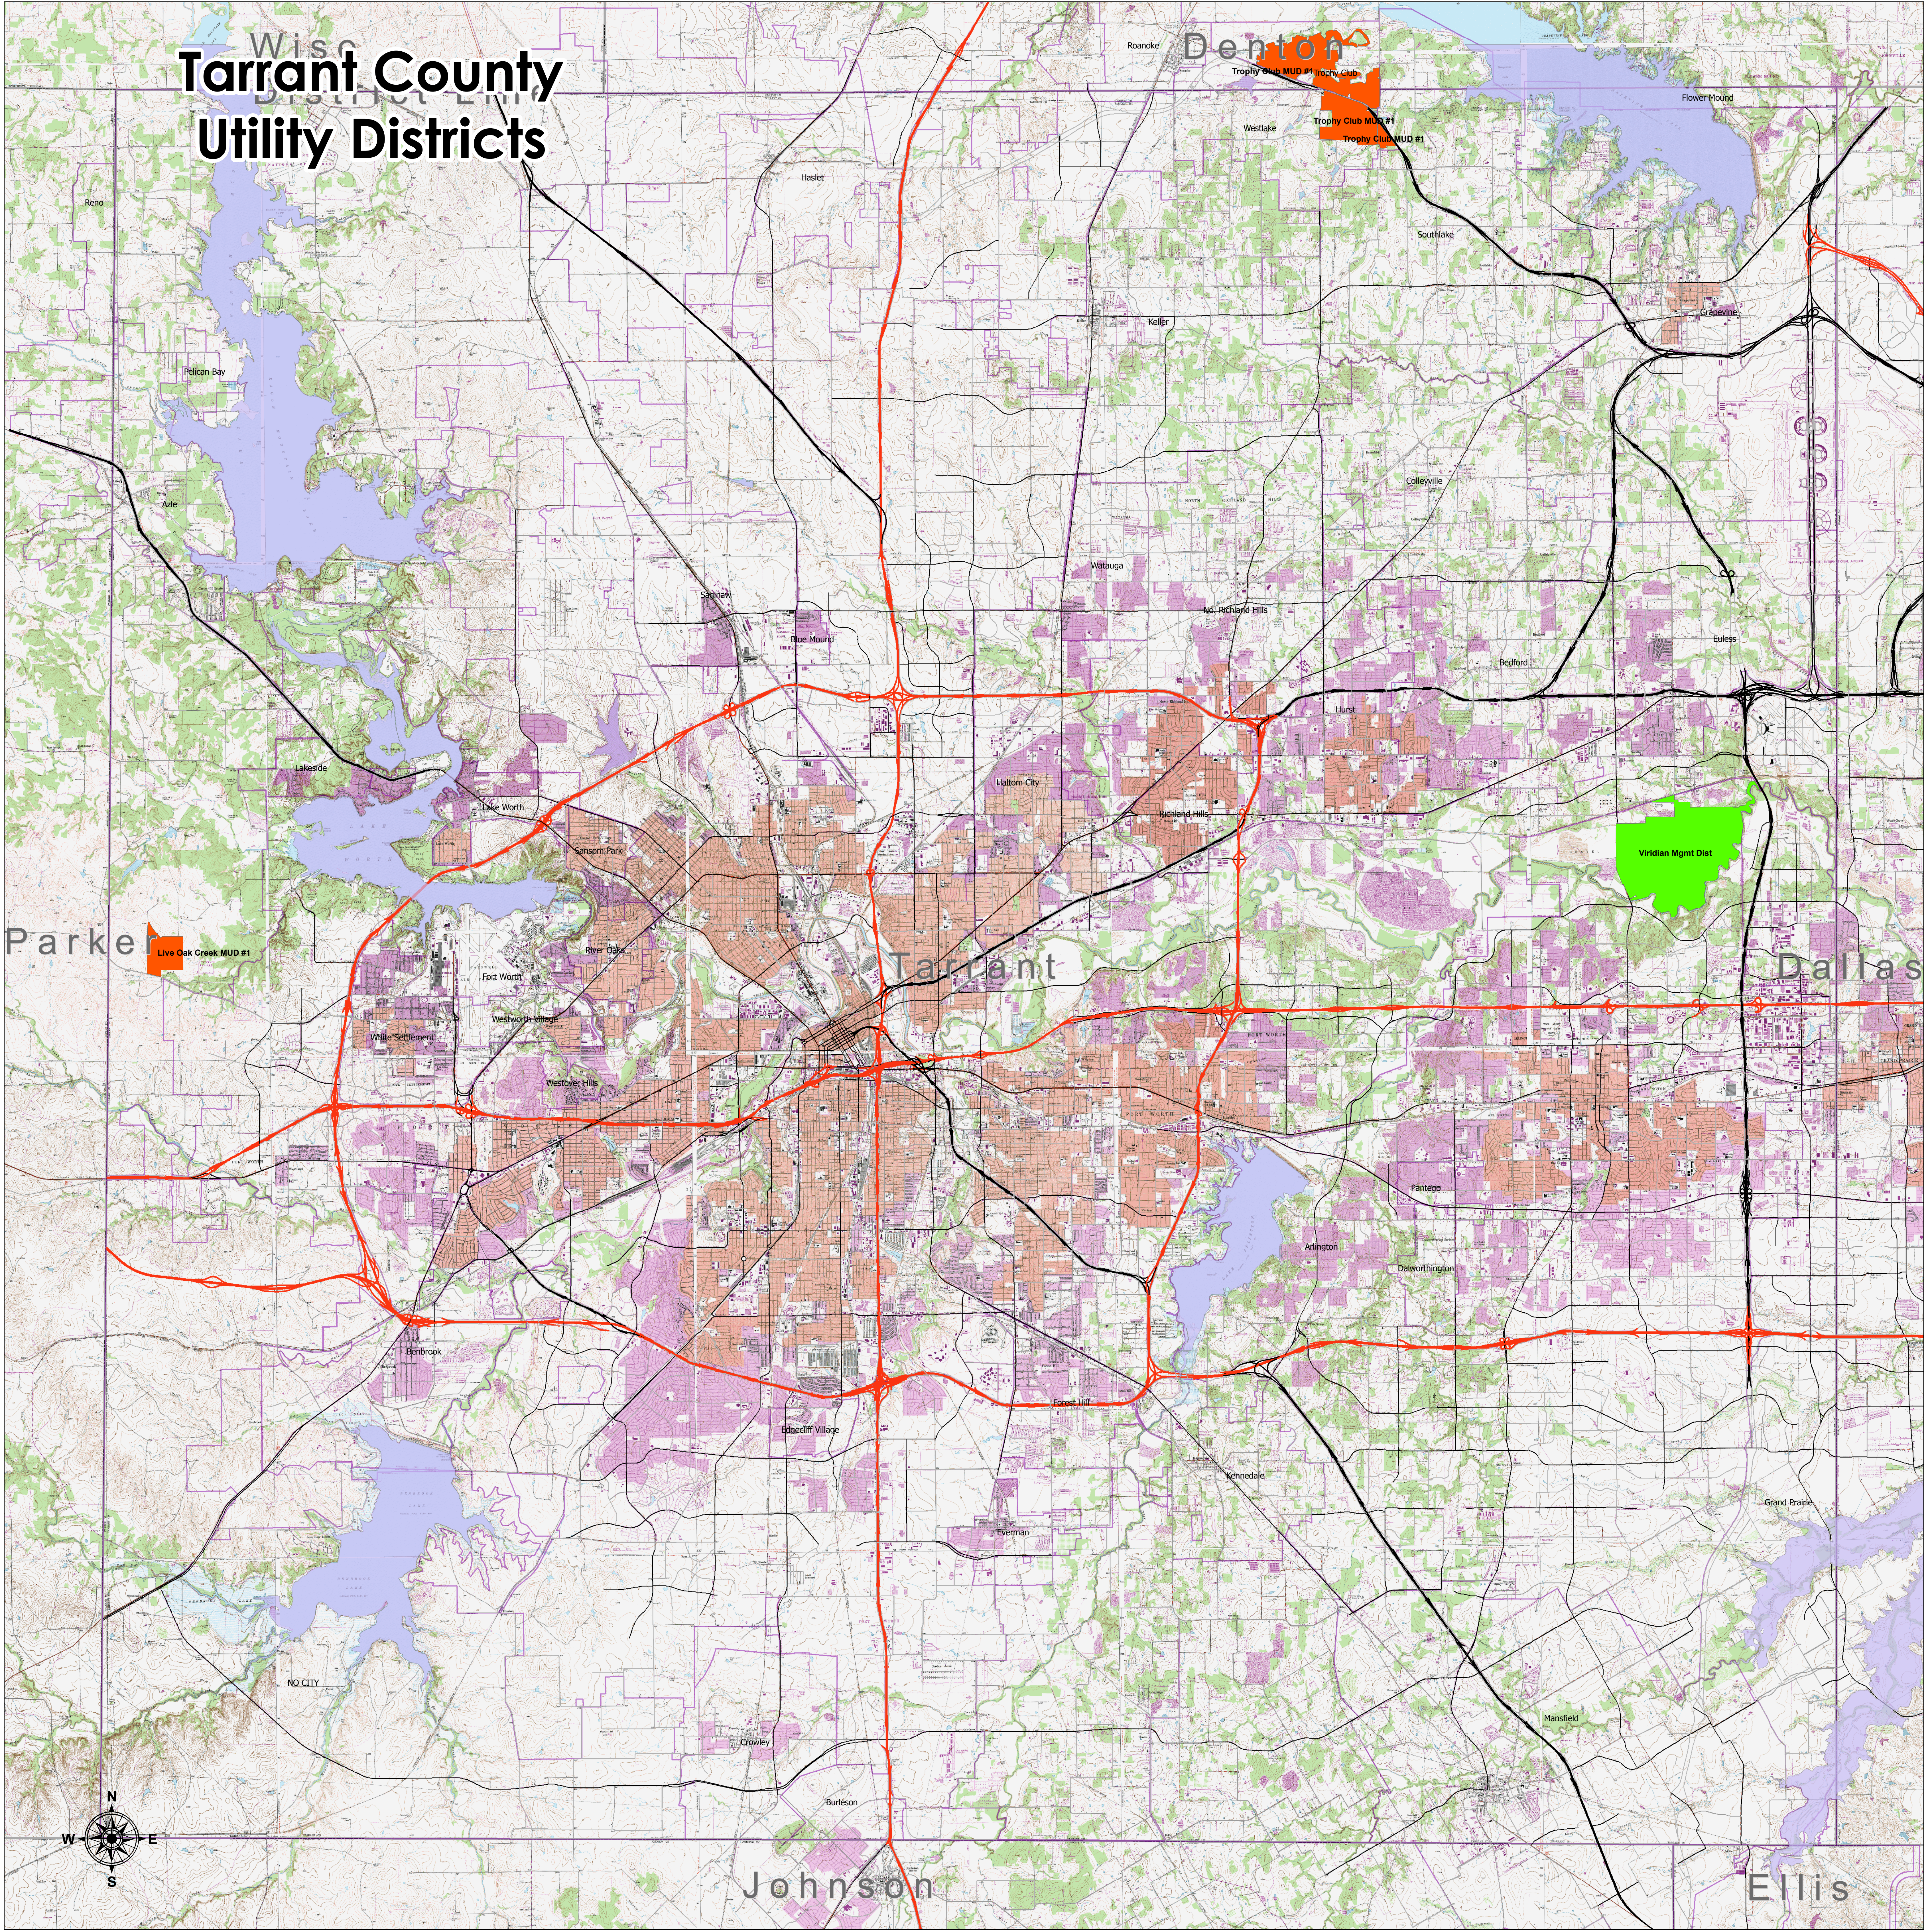

Tarrant County Utility Districts

Parke

Denton

Tarrant

Dallas

Johnson

Ellis